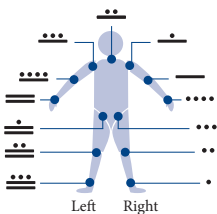

Tones and Radial Plasmas in the Body

The thirteen articulations of the body contain the frequencies of nature.