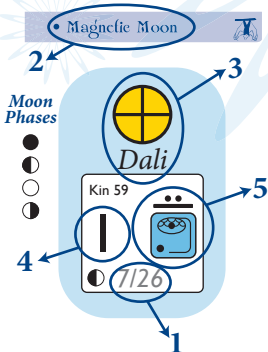

How to Read the 13 Moon Calendar

1. Gregorian calendar date. (example shown: 7/26).
2. Name of the Moon (month) (example: Magnetic Moon).
3. Radial Plasma, which is the day of the week (example shown: ☉Dali, see page 15).
4. Day of the Moon.
5. Galactic Signature, a combination of Solar Seal and Galactic Tone (see page 15). From this you cast the Daily Code Spell (see page 18). The Kin number shows what day it is on the Tzolkin/Harmonic Module (shown on the back of this booklet).