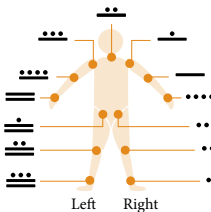

Tones and Radial Plasmas in the Body

The thirteen articulations of the body contain the frequencies of nature.