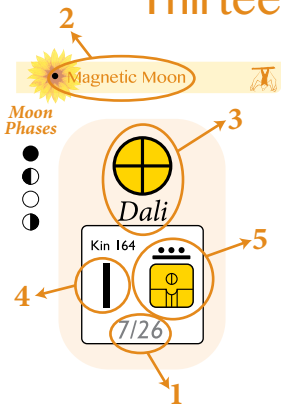

How to Read the Thirteen Moon Calendar

1. Gregorian calendar date. (example shown: 7/26).
2. Name of the Moon (month) (example shown: Magnetic Moon).
3. Radial Plasma, which is the day of the week (example shown: Dali, see page 15).
4. Day of the Moon.
5. Galactic Signature, a combination of Solar Seal and Galactic Tone (see page 15). From this you cast the Daily Code Spell (see page 18). The Kin number shows what day it is on the Tzolkin Harmonic Module (shown on the back of this booklet).

The *green days* ( ) are called **Galactic Activation Portals** - days with a high flow of galactic energies.