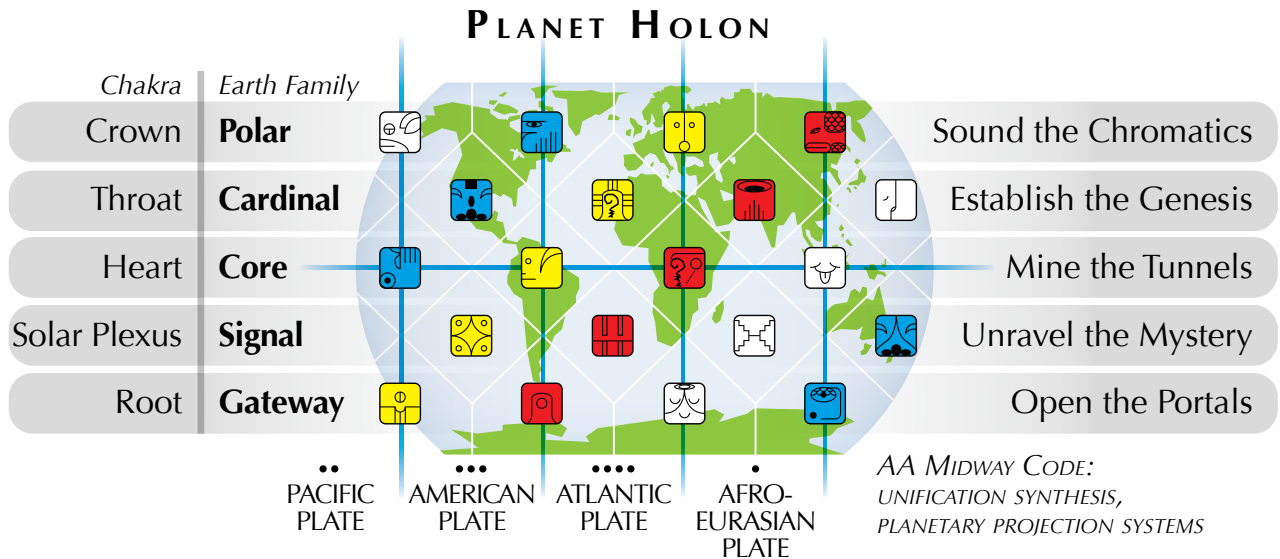

For example, if your galactic signature is Skywalker, then you would first locate Skywalker on the Planet Holon. You can see that it is located in the **South Atlantic ocean** between South Africa and the South East Coast of Brazil and South America.

By continuously activating this grid, you are activating the fourth- and fifth-dimensional frequencies and thus helping to lay a foundation for the emergence of a new order or state of being: the Noosphere.

PLANET HOLON

PLANET HOLON – SHOWING PLANET DESIGNATIONS

THE NEW PLANETARY GEOMANCY

PLANET HOLON PSI BANK—Psi NIMBOID MEMBRANE + 4 QUADRANTS + 8 SEASONAL MEMORY PLATES

ZONES OF INFLUENCE OR STRATEGIC PSYCHOGEOGRAPHIC LOCATIONS

PSI BANK PLATES + PLANET HOLON ZONES ESTABLISH BIOPSYCHIC FIELD COORDINATED BY NOOSPHERE

SUN ZONE NORTH POLAR
 0 = ☉
 Psi Plate I ♪
 Psi Plate IV X
 Begin
 Yellow Chromatic/Fire Clan

Polar Family Yellow (Sound the Chromatics)
Zone of the Enlightened One, (A) GK Pluto, Inflow of Galactic Influences
 Zone of psychogeographic influence: European subcontinent, from western Siberia, Slavic land, across all of Europe, but not including Iberian Peninsula [Spain & Portugal], projecting upward from Great Pyramid of Egypt, Syria, Turkey, the Caucasus, much of the Mediterranean and Black & Caspian Seas, Stonehenge, heartland of Western Civilization, Christianity, ancient Rome, Greece, Egypt, Russia, Byzantium, Ottoman Empire.