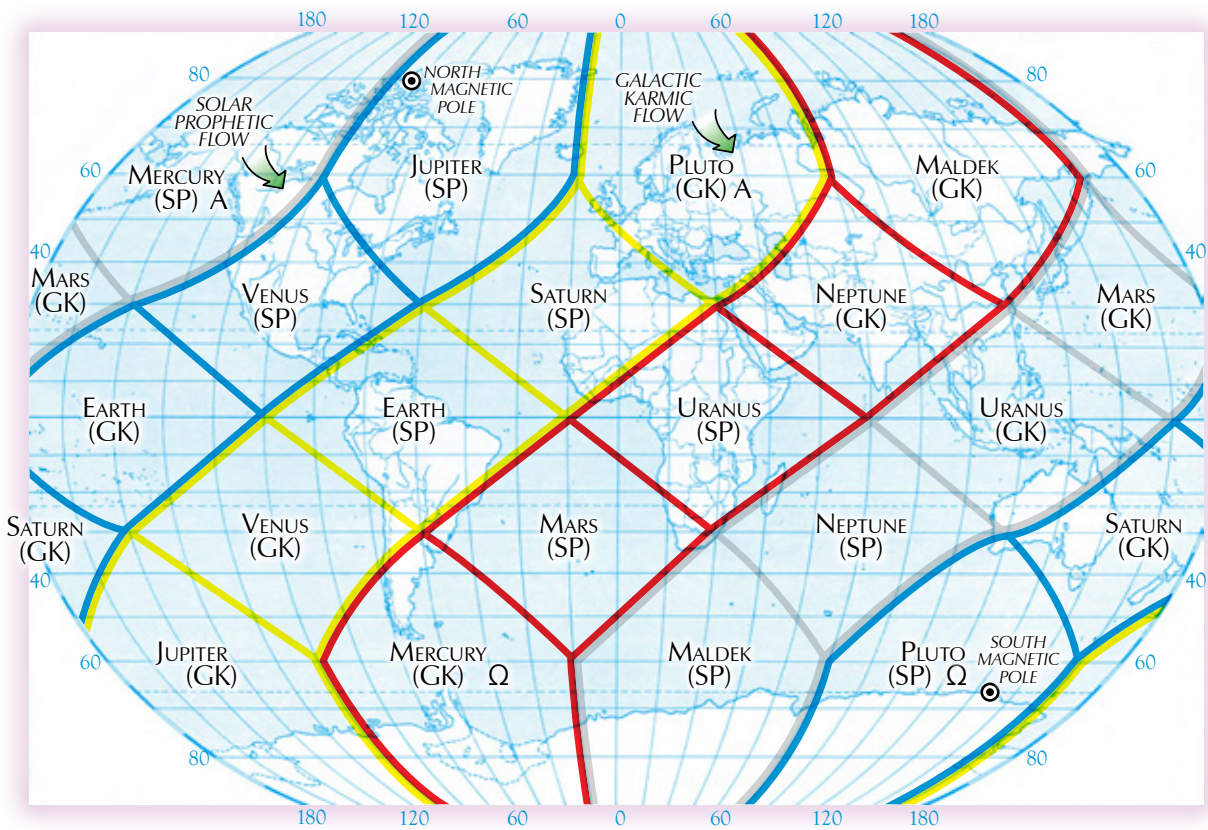

PLANET HOLON

PLANET HOLON – SHOWING PLANET DESIGNATIONS